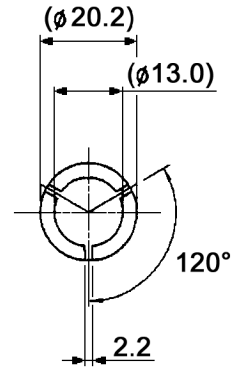

Packaging:

REEL

DETAIL "A"

SCALE 1:1

Packaging unit: 200 pcs / reel

Tolerances: max. ± 0.1 mm			Date	Name
			10/08	dr
Modifications	Date	Name		

TSS 66x-T

30 16 32