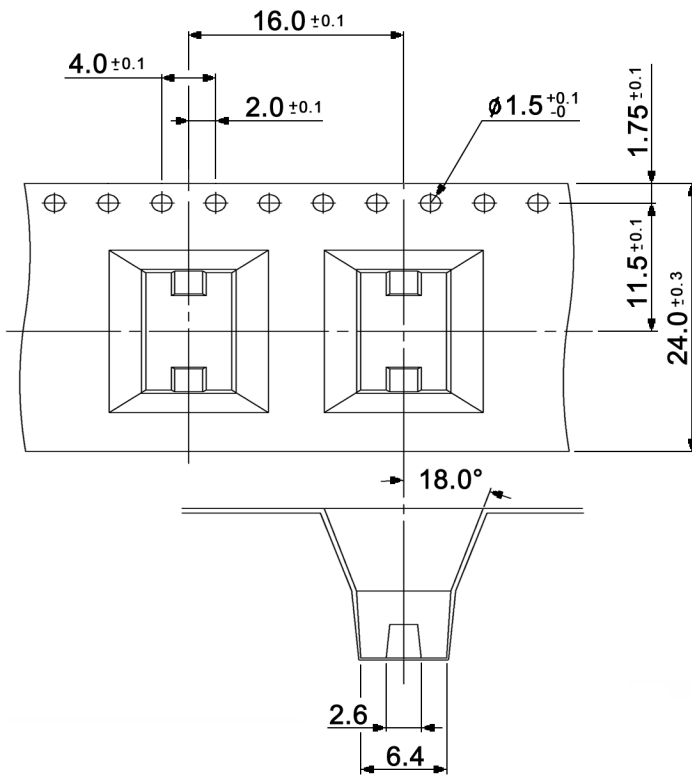

Packaging:

REEL

DETAIL "A"

SCALE 1:1

Packaging unit: 200 pcs / reel

Tolerances: max. ± 0.1 mm			Date	Name
			10/08	dr
Modifications	Date	Name		

TSS 66x-T

30 16 32