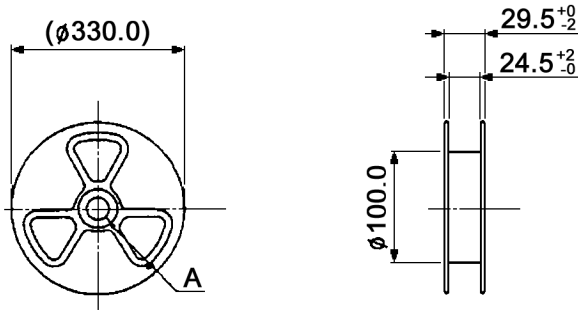

Packaging:

REEL

DETAIL "A"

SCALE 1:1

Packaging unit: 200 pcs / reel

Tolerances: max. ± 0.1 mm			Date	Name
			10/08	dr
Modifications	Date	Name		

TSS 66x-T

30 16 32