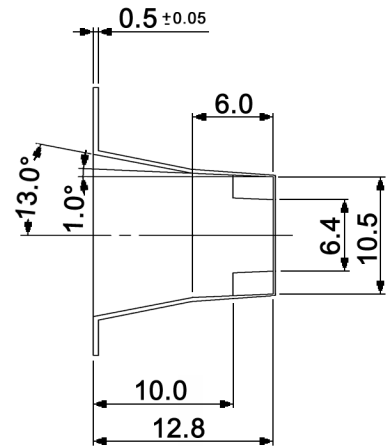

Packaging:

REEL

DETAIL "A"

SCALE 1:1

Packaging unit: 200 pcs / reel

Tolerances: max. ± 0.1 mm			Date	Name
			10/08	dr
Modifications	Date	Name		

TSS 66x-T

30 16 32