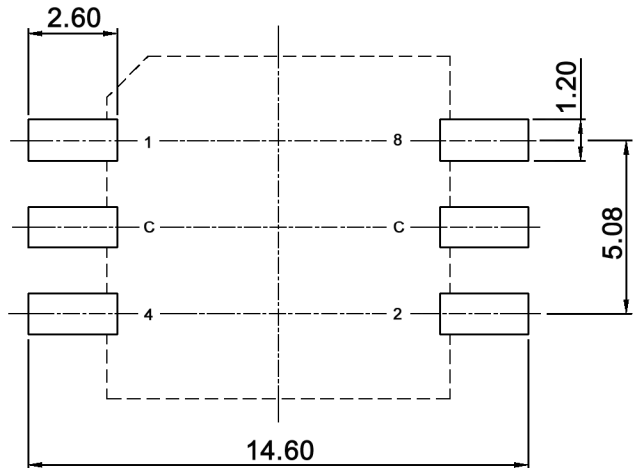

coplanarity failure +/-0.05mm max.

P.C.B. DIMENSION

BCD

		Real coded				
		C	1	2	4	8
10 P o s i t i o n s	0	●				
	1	●	●			
	2	●		●		
	3	●	●	●		
	4	●			●	
	5	●	●		●	
	6	●		●	●	
	7	●	●	●	●	
	8	●				●
	9	●	●			●

Tolerances:	Date	Name
	01/08	dr
IP rating	07/09	dr
Operating temperature	11/08	dr
Coplanarity failure	08/08	dr
Packaging	07/08	dr
Modifications	Date	Name

SMR 60010-C

knitter-switch

30 13 62

Page

1/3

Packaging:

Packaging unit: 600 pcs / reel

Tolerances:			Date	Name
			07/08	dr
Modifications	Date	Name		

SMR 60010-C

knitter-switch

30 13 62

Page

3/3