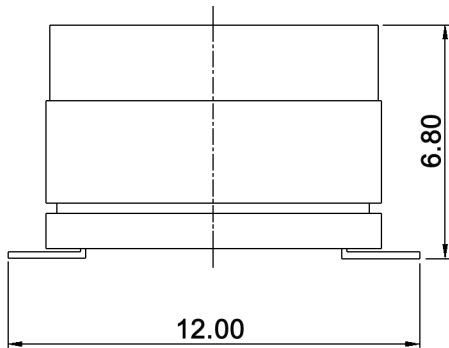

coplanarity failure +/-0.05mm max.

P.C.B. DIMENSION

BCD

		Real coded				
		C	1	2	4	8
10 P o s i t i o n s	0	●				
	1	●	●			
	2	●		●		
	3	●	●	●		
	4	●			●	
	5	●	●		●	
	6	●		●	●	
	7	●	●	●	●	
	8	●				●
	9	●	●			●

Tolerances:	Date	Name
	01/08	dr
IP rating	07/09	dr
Operating temperature	11/08	dr
Coplanarity failure	08/08	dr
Packaging	07/08	dr
Modifications	Date	Name

SMR 60010-C

knitter-switch

30 13 62

Page

1/3

Packaging:

Packaging unit: 600 pcs / reel

Tolerances:			Date	Name
			07/08	dr
Modifications	Date	Name		

SMR 60010-C

knitter-switch

30 13 62

Page

3/3