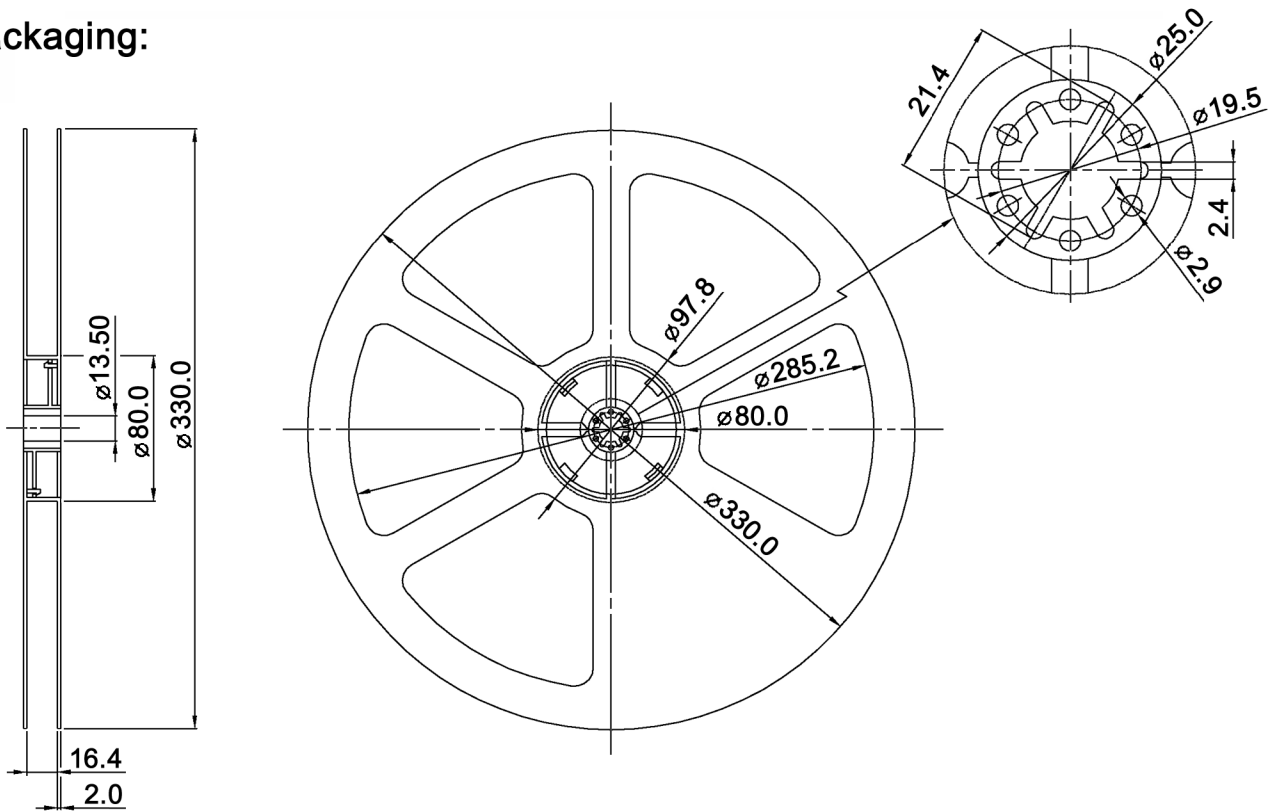

coplanarity failure +/-0.05mm max.

P.C.B. DIMENSION

BCD

		Real coded				
		C	1	2	4	8
10 P o s i t i o n s	0	●				
	1	●	●			
	2	●		●		
	3	●	●	●		
	4	●			●	
	5	●	●		●	
	6	●		●	●	
	7	●	●	●	●	
	8	●				●
	9	●	●			●

Tolerances:	Date	Name
	01/08	dr
IP rating	07/09	dr
Operating temperature	11/08	dr
Coplanarity failure	08/08	dr
Packaging	07/08	dr
Modifications	Date	Name

SMR 60010-C

knitter-switch

30 13 62

Page

1/3

Packaging:

Packaging unit: 600 pcs / reel

Tolerances:			Date	Name
			07/08	dr
Modifications	Date	Name		

SMR 60010-C

knitter-switch

30 13 62

Page

3/3