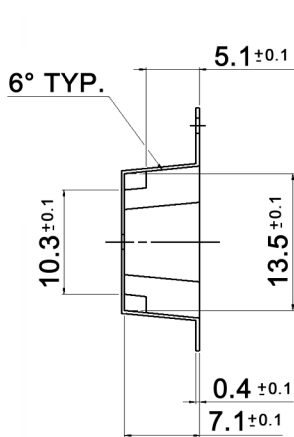

coplanarity failure +/-0.05mm max.

P.C.B. DIMENSION

BCD

		Real coded				
		C	1	2	4	8
10 P o s i t i o n s	0	●				
	1	●	●			
	2	●		●		
	3	●	●	●		
	4	●			●	
	5	●	●		●	
	6	●		●	●	
	7	●	●	●	●	
	8	●				●
	9	●	●			●

Tolerances:	Date	Name
	01/08	dr
IP rating	07/09	dr
Operating temperature	11/08	dr
Coplanarity failure	08/08	dr
Packaging	07/08	dr
Modifications	Date	Name

SMR 60010-C

knitter-switch

30 13 62

Page

1/3

Packaging:

Packaging unit: 600 pcs / reel

Tolerances:			Date	Name
			07/08	dr
Modifications	Date	Name		

SMR 60010-C

knitter-switch

30 13 62

Page

3/3