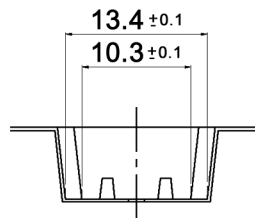

coplanarity failure +/-0.05mm max.

P.C.B. DIMENSION

BCD

		Real coded				
		C	1	2	4	8
10 P o s i t i o n s	0	●				
	1	●	●			
	2	●		●		
	3	●	●	●		
	4	●			●	
	5	●	●		●	
	6	●		●	●	
	7	●	●	●	●	
	8	●				●
	9	●	●			●

Tolerances:	Date	Name
	01/08	dr
IP rating	07/09	dr
Operating temperature	11/08	dr
Coplanarity failure	08/08	dr
Packaging	07/08	dr
Modifications	Date	Name

SMR 60010-C

knitter-switch

30 13 62

Page

1/3

Packaging:

Packaging unit: 600 pcs / reel

Tolerances:			Date	Name
			07/08	dr
Modifications	Date	Name		

SMR 60010-C

knitter-switch

30 13 62

Page

3/3