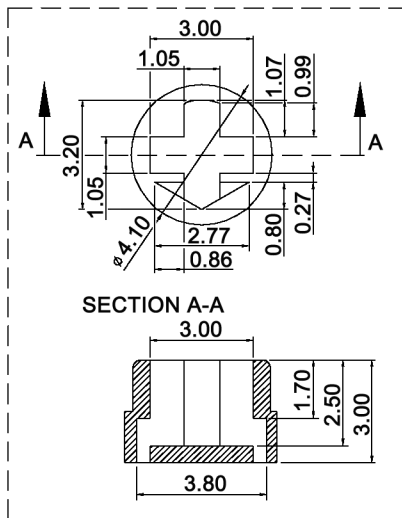

coplanarity failure +/-0.05mm max.

P.C.B. DIMENSION

BCD

		Real coded				
		C	1	2	4	8
10 P o s i t i o n s	0	●				
	1	●	●			
	2	●		●		
	3	●	●	●		
	4	●			●	
	5	●	●		●	
	6	●		●	●	
	7	●	●	●	●	
	8	●				●
	9	●	●			●

Tolerances:	Date	Name
	01/08	dr
IP rating	07/09	dr
Operating temperature	11/08	dr
Coplanarity failure	08/08	dr
Packaging	07/08	dr
Modifications	Date	Name

SMR 60010-C

knitter-switch

30 13 62

Page

1/3

Packaging:

Packaging unit: 600 pcs / reel

Tolerances:			Date	Name
			07/08	dr
Modifications	Date	Name		

SMR 60010-C

knitter-switch

30 13 62

Page

3/3