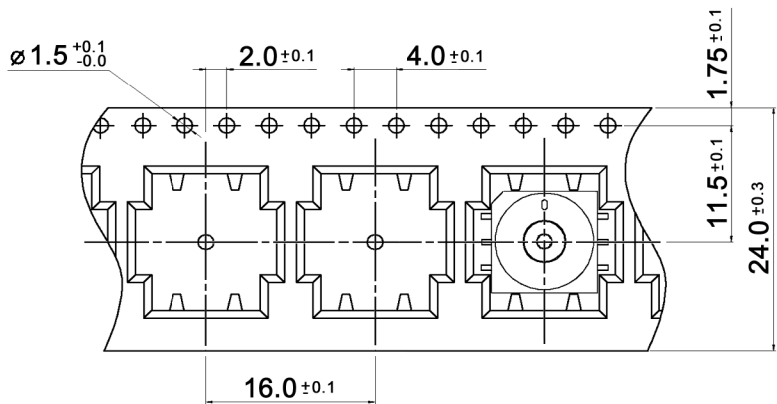

coplanarity failure +/-0.05mm max.

P.C.B. DIMENSION

BCD

		Real coded				
		C	1	2	4	8
10 P o s i t i o n s	0	●				
	1	●	●			
	2	●		●		
	3	●	●	●		
	4	●			●	
	5	●	●		●	
	6	●		●	●	
	7	●	●	●	●	
	8	●				●
	9	●	●			●

Tolerances:	Date	Name
	01/08	dr
IP rating	07/09	dr
Operating temperature	11/08	dr
Coplanarity failure	08/08	dr
Packaging	07/08	dr
Modifications	Date	Name

SMR 60010-C

knitter-switch

30 13 62

Page

1/3

Packaging:

Packaging unit: 600 pcs / reel

Tolerances:			Date	Name
			07/08	dr
Modifications	Date	Name		

SMR 60010-C

knitter-switch

30 13 62

Page

3/3