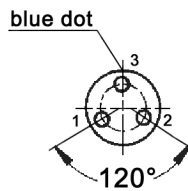

CONNECTION DIAGRAM

- 1 = anode green
- 2 = anode red
- 3 = common cathode

LED	Housing	
LD 53	brass, chromium plated	tricolored
LE 53 S	brass, black, matt finish	tricolored

Tolerances:			Date	Name
			09/09	dr